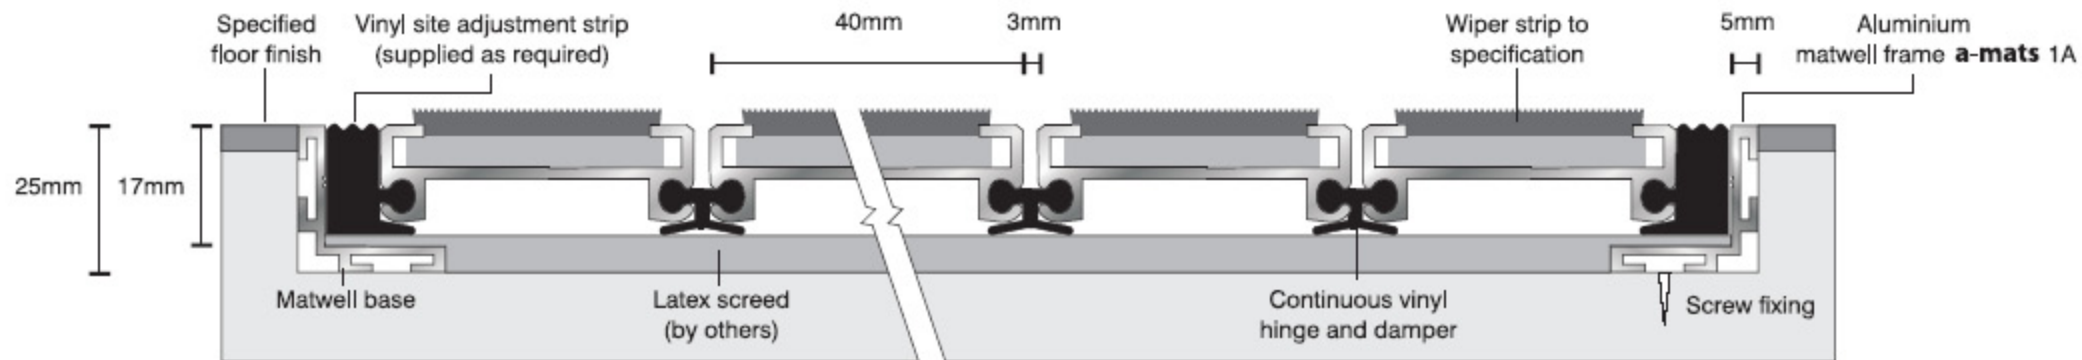

## Typical installation recessed in matwell

**a-mats** Dirt-Guard 17mm Entrance Matting System

## Typical installation flat to floor surface

**a-mats** Soil-Barrier 12mm Entrance Matting System