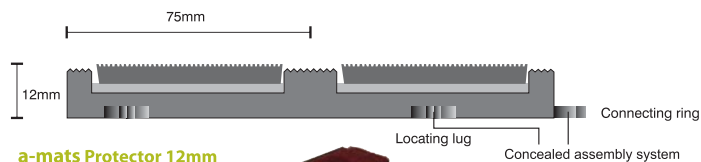

a-mats Protector

Modular PVC matting system

a-mats Protector is the flexible solution to many entranceway matting requirements. This robust system gives a choice of tufted nylon or fibre ribs with integrally moulded alternating vinyl rib scraper bars. The convenient wiper strip modules simply clip together to form a secure assembly. If required the matting may be trimmed to shape with a craft knife. The system provides an 'off the shelf' solution that any floor-layer can install. The economical modules can be lifted, re-arranged and re-installed for even wear distribution. With a nominal thickness of 12mm the product can be used for recessed or flat-to-floor applications.